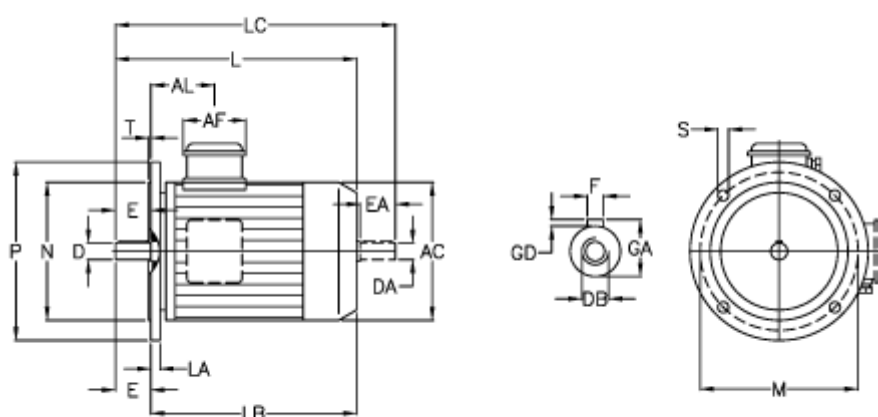

Article number: 252300110214

Description: ICME IE3 Tree-phase motor TPE80B2-2 1,1KW
2800 rpm 230-400V 50HZ IP55 B5

Measures

A/F = 84	F = 6	N = 130
AC = 156	GA = 21.5	P = 200
AL = 85	GD = 6	S = 11.5
D = 19	L = 275	T = 3.5
DA = 19	LA = 12	
DB = M6	LB = 235	
E = 40	LC = 315	
EA = 40	M = 165	